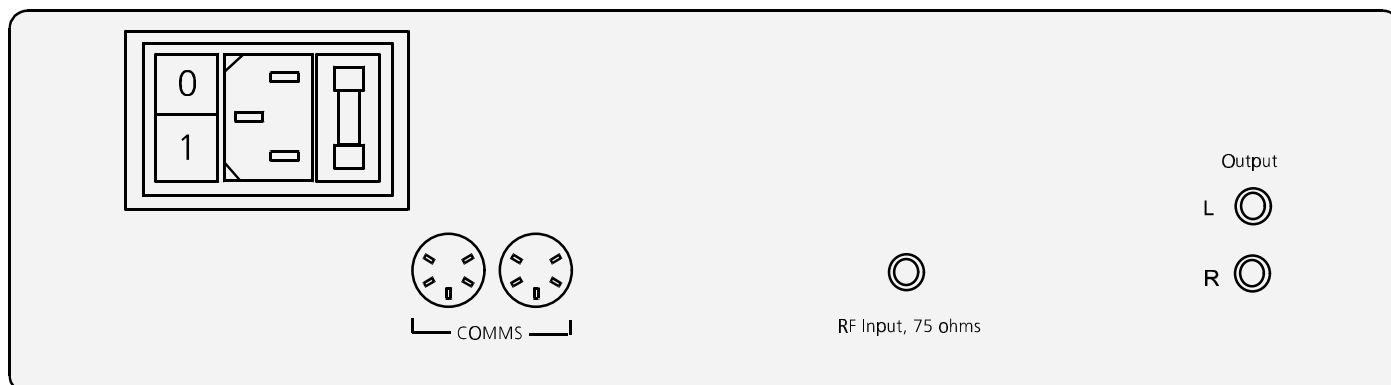

Performance

Sensitivity 1.5 μ V mono, 23 μ V stereo, 100 μ V ult.

Distortion < 0.2% mono. < 0.4% stereo.

Noise -70 dB.

Inputs and outputs

One 87.0 - 108 MHz FM 75 unbalanced antenna input

One analogue 2V output

Communications: Two 5 pin 240° DIN

Construction

Black textured enamel and glass finish

Dimensions 88mm (3.46in)H, 321 (12.64)W, 332 (13.07)D - Weight 6.4kg (14lbs)

Controls, Display etc.

Up/down keys, Mono, Store, Display, Previous/next keys, Of 8-character dot-matrix LED display