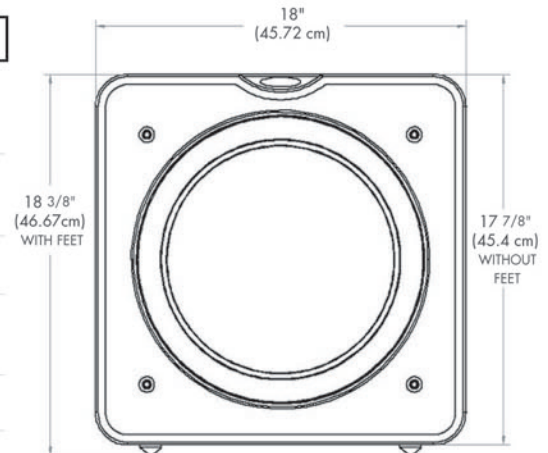

Features

- Outboard amplification for ease of placement using conventional speaker wire
- Small and shallow – just 18 3/8" x 18" x 13 3/8" (HWD) including grill and feet
- Front-firing, sealed cabinet can be placed down-firing (feet included)
- Elegant black pica finish
- The matched SC-1250 amplifier can power one or two SC-15 subs (amp sold separately)

Easy to Install and Configure

Placement of the SC-15 is easy due to its compact size, outboard amplifier, and recessed speaker wire connector. The SC-1250 rack-mountable amplifier features 3000 watts dynamic power and 1250 watts of continuous RMS power. The SC-1250 also comes with DSP control, a built-in 7-band automatic room EQ, 12-volt trigger, IR repeater jack, RS-232 control port (Crestron Certified), and a full-featured remote with factory listening presets. Standard speaker wire is used to connect the SC-1250 to the SC-15. The SC-1250 can power up to TWO SC-15 subs.

The SubContractor Series Subwoofers — a sub for every situation.

You'll be blown away by the *hidden thunder* of the SubContractor Series subs!

Specifications	SC-15 Subwoofer
Woofer:	15" forward firing (12.7" piston diameter)
Frequency Response: (+/-3 dB)	22-120 Hz
Harmonic Distortion:	<5% (typical)
Magnet Structure:	346 oz. Ferrite (21.6 lbs)
Voice Coil:	3" Dual Layer inner/outer wind
Video Shielded:	Yes
Dimensions (H/W/D): (inc. feet & grill)	18 ³ / ₈ " x 18" x 13 ³ / ₈ " (46.67 x 45.72 x 33.97 cm) *Allow 1-2 extra inches in depth for wire hookup.
Cabinet:	Sealed enclosure
Warranty: (parts/labor)	Two years
Shipping Weight: (approx.)	55 lbs. (16 Kg)
Room Volume Applicability: (Calibrated for high-output bass performance)* *For more conservative listening, room size values may be increased.	Up to 3600 ft ³ : (1) SC-15 3601-4400 ft ³ : (2) SC-15s 4401-5200 ft ³ : (3) SC-15s 5201-6000 ft ³ : (4) SC-15s