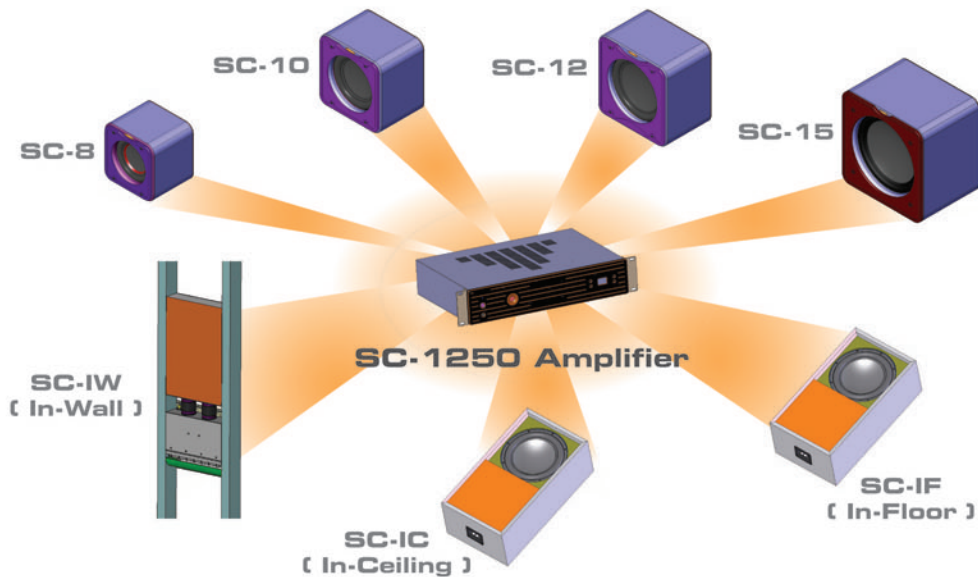

The SubContractor Series Subwoofers — a sub for every situation.

You'll be blown away by the *hidden thunder* of the SubContractor Series subs!