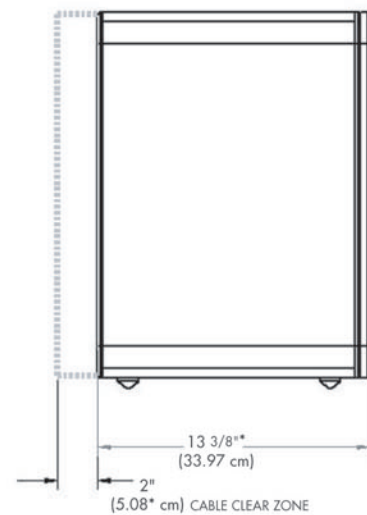

Features

- Outboard amplification for ease of placement using conventional speaker wire
- Small and shallow – just 18 3/8" x 18" x 13 3/8" (HWD) including grill and feet
- Front-firing, sealed cabinet can be placed down-firing (feet included)
- Elegant black pica finish
- The matched SC-1250 amplifier can power one or two SC-15 subs (amp sold separately)

Easy to Install and Configure

Placement of the SC-15 is easy due to its compact size, outboard amplifier, and recessed speaker wire connector. The SC-1250 rack-mountable amplifier features 3000 watts dynamic power and 1250 watts of continuous RMS power. The SC-1250 also comes with DSP control, a built-in 7-band automatic room EQ, 12-volt trigger, IR repeater jack, RS-232 control port (Crestron Certified), and a full-featured remote with factory listening presets. Standard speaker wire is used to connect the SC-1250 to the SC-15. The SC-1250 can power up to TWO SC-15 subs.

The SubContractor Series Subwoofers — a sub for every situation.

You'll be blown away by the *hidden thunder* of the SubContractor Series subs!

Specifications	SC-15 Subwoofer
Woofer:	15" forward firing (12.7" piston diameter)
Frequency Response: (+/-3 dB)	22-120 Hz
Harmonic Distortion:	<5% (typical)
Magnet Structure:	346 oz. Ferrite (21.6 lbs)
Voice Coil:	3" Dual Layer inner/outer wind
Video Shielded:	Yes
Dimensions (H/W/D): (inc. feet & grill)	18 ³ / ₈ " x 18" x 13 ³ / ₈ " (46.67 x 45.72 x 33.97 cm) *Allow 1-2 extra inches in depth for wire hookup.
Cabinet:	Sealed enclosure
Warranty: (parts/labor)	Two years
Shipping Weight: (approx.)	55 lbs. (16 Kg)
Room Volume Applicability: (Calibrated for high-output bass performance)* *For more conservative listening, room size values may be increased.	Up to 3600 ft ³ : (1) SC-15 3601-4400 ft ³ : (2) SC-15s 4401-5200 ft ³ : (3) SC-15s 5201-6000 ft ³ : (4) SC-15s